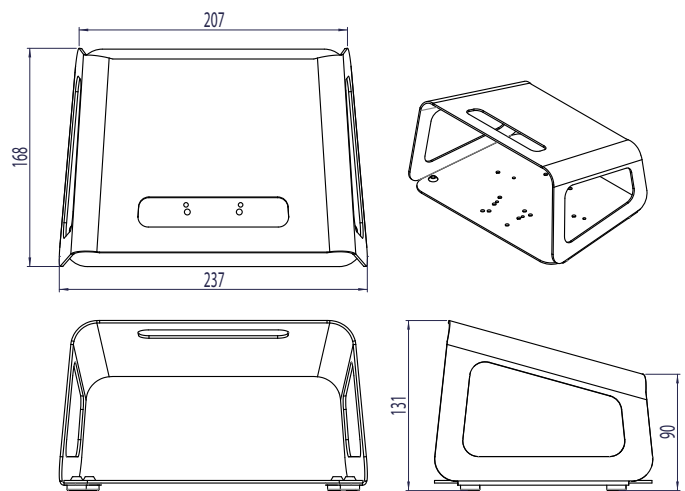

- ▶ Mild steel protective guard with painted finish
- ▶ Available in Black RAL 9005 or Grey RAL 7035
- ▶ Fitted with non-slip rubber feet
- ▶ Single or double option
- ▶ Handle cut out
- ▶ Suitable for the following footswitches: 6210, 6219, 6220, 6221, 6223, 6224, 6225, 6226, 6227, 6228, 6229, 6240 6254 (only single option), 6289, 6431

**Dimensions**

Single pedal version

Double pedal version

## Ordering information

Part Number	Description
6202-0001	Single Black RAL 9005 guard
6202-0002	Single Grey RAL 7035 guard
6202-0003	Twin Grey RAL 7035 guard