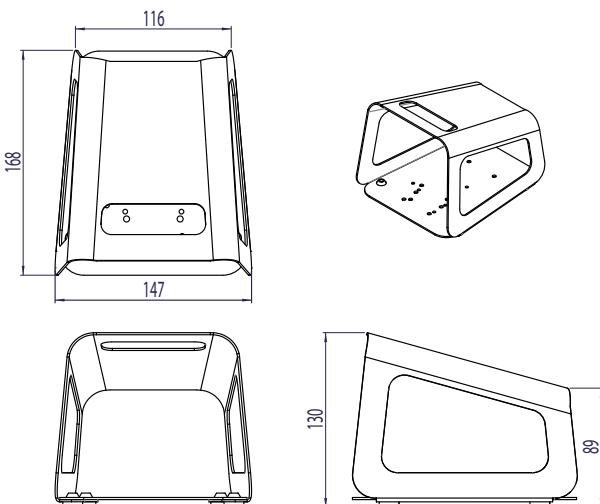

- ▶ Mild steel protective guard with painted finish
- ▶ Available in Black RAL 9005 or Grey RAL 7035
- ▶ Fitted with non-slip rubber feet
- ▶ Single or double option
- ▶ Handle cut out
- ▶ Suitable for the following footswitches: 6210, 6219, 6220, 6221, 6223, 6224, 6225, 6226, 6227, 6228, 6229, 6240 6254 (only single option), 6289, 6431

**Dimensions**

Single pedal version

Double pedal version

## Ordering information

Part Number	Description
6202-0001	Single Black RAL 9005 guard
6202-0002	Single Grey RAL 7035 guard
6202-0003	Twin Grey RAL 7035 guard