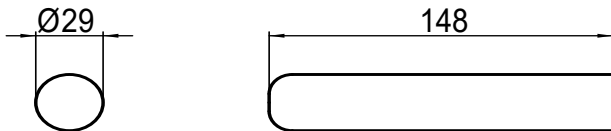

**Dimensions**

**Ordering information**

Part Number	Description
6449 - 0056	Blue grip and 2 metres clear tube (suitable for 4 mm spout options)
6449 - 0057	Blue grip and 2 metres black tube (suitable for 4 mm spout options)

Note: To be used with the appropriate Herga 6871/6872 airswitch range. For more sensitive switching refer to 6753 and 6891.